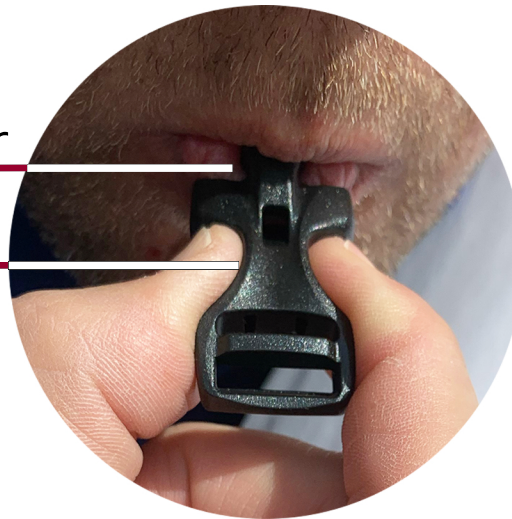

WHISTLELOC LS

Next generation whistle buckle

- Easy and intuitive whistle function with same loud sound
- Open chamber allows for cleaning debris; lips seal chamber naturally
- Can be positioned for left or right handed operation, and symmetric latch does not require orientation during production

Lips seal chamber

Ergonomic grip

Scan for video demonstration